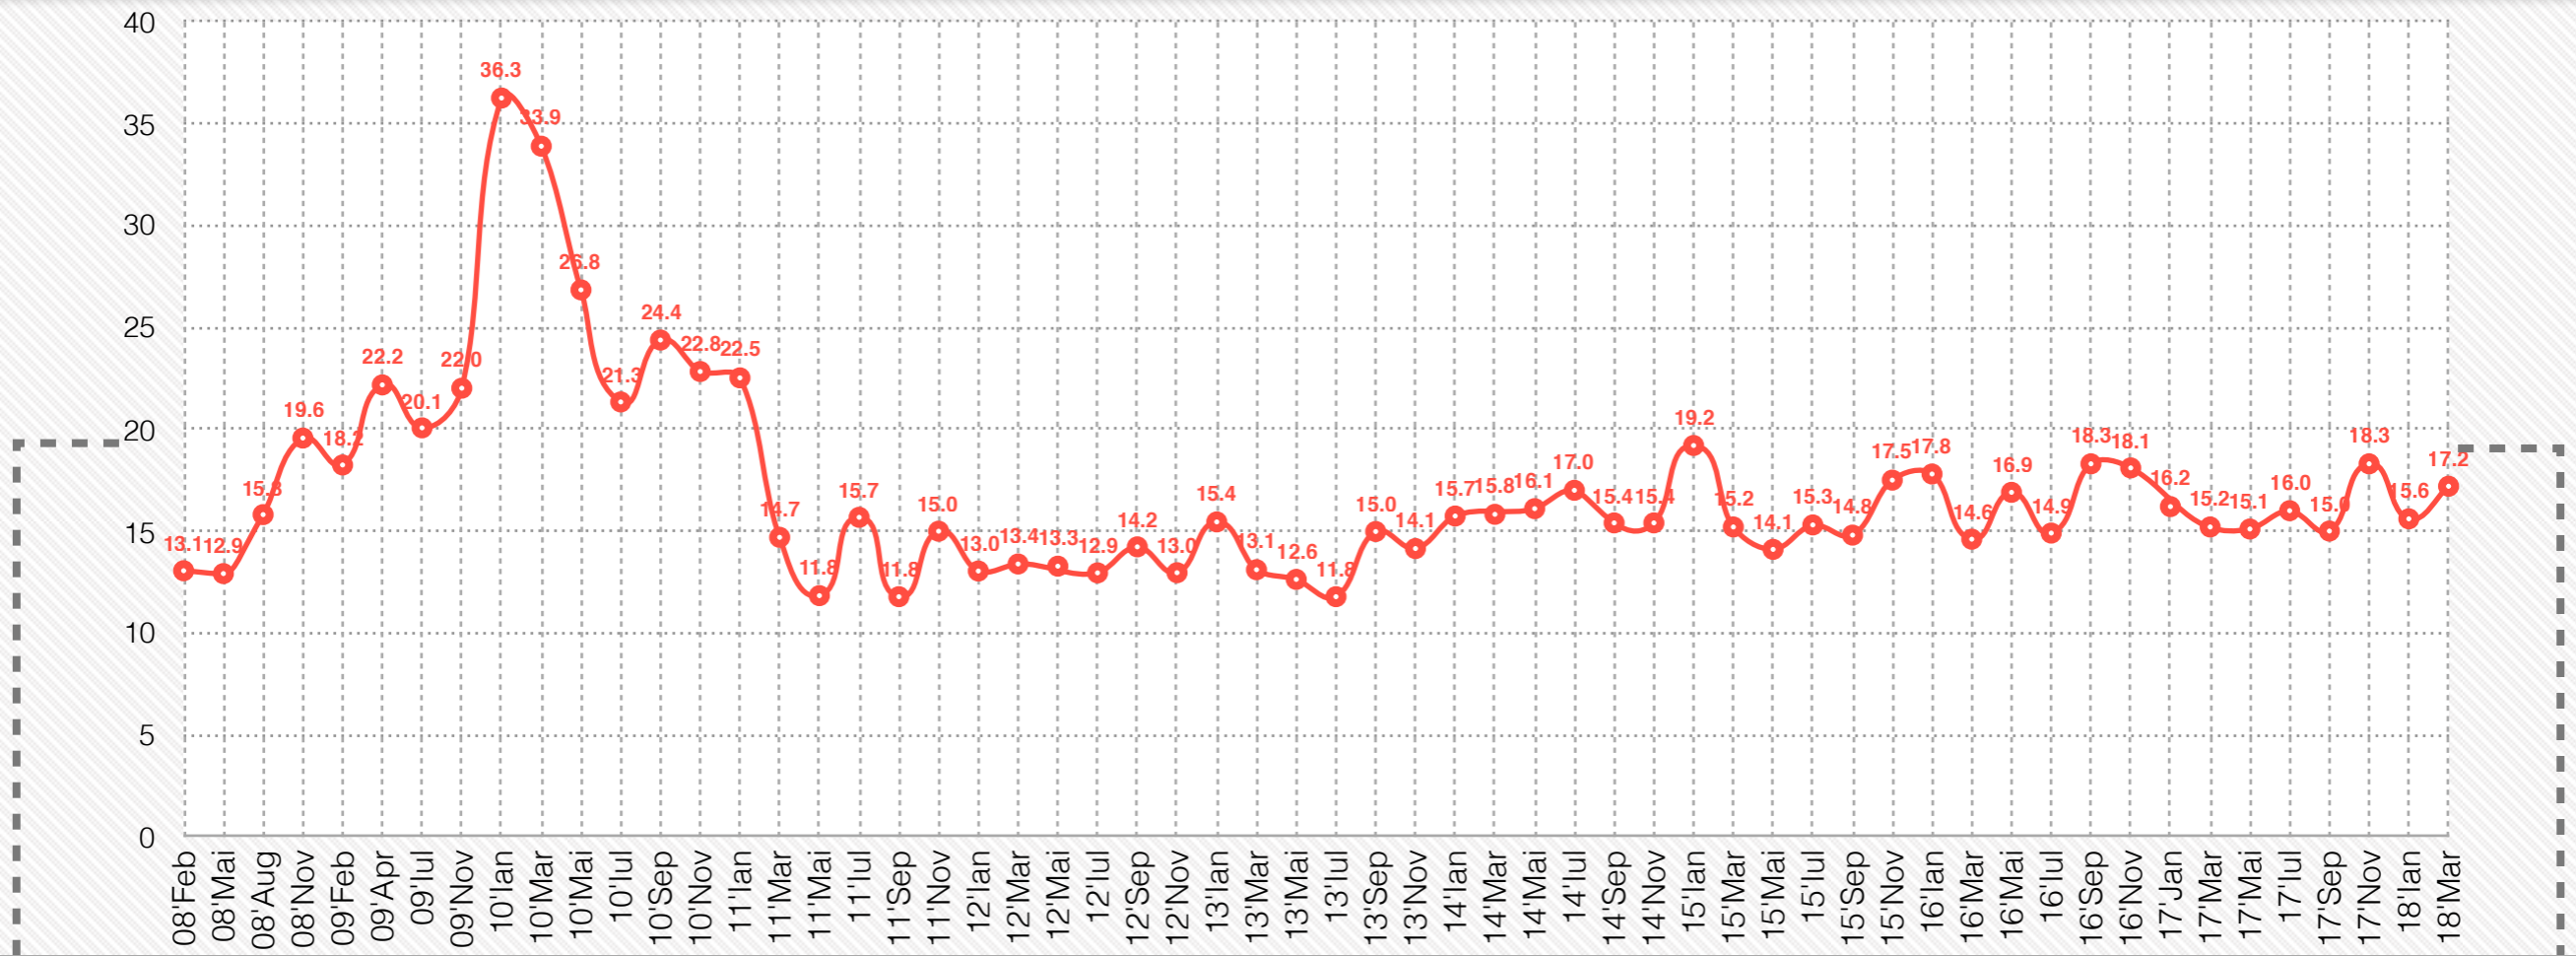

# comertul ilegal cu tigarete la nivel national

## The illegal trade in cigarettes at National level

evolutie / evolution

(% din total consum / % of total consumption)

Surse (Mar. vs. Ian.) / Sources (Mar. vs. Jan.)

(% din piata ilegala / % of illegal market)